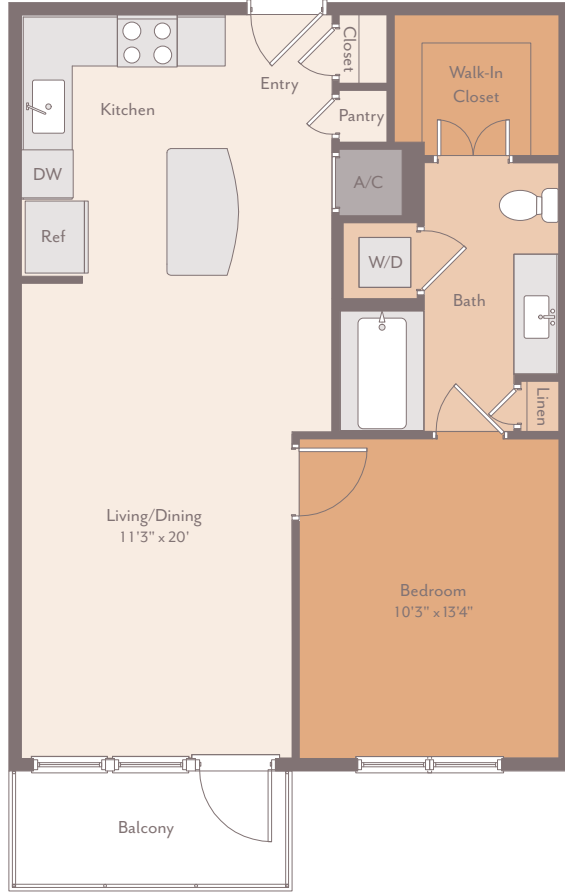

## The Hermann

One Bedroom | One Bathroom
   
 752 Square Feet

-  Custom wood-grain flooring
-  Tile flooring
-  Carpet

Floorplans and dimensions of individual apartment homes may vary slightly.

Parkside at Memorial
   
 Luxury Apartment Homes
   
 777 South Mayde Creek Drive
   
 Houston, Texas 77079